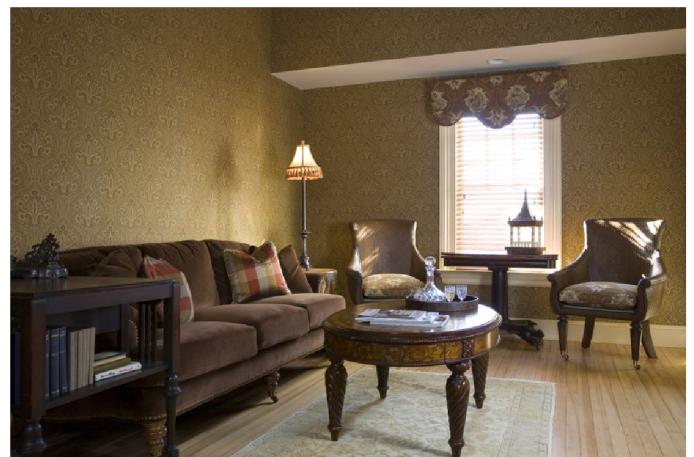

## PALMETTO SUITE

The Palmetto Suite has been immaculately renovated to reflect a distinct southern style. Located on the 3rd floor of the Tidewater House, the Palmetto Suite offers a spacious layout including a king bedroom, living room with sleeper sofa and exquisite bathroom featuring a clawfoot tub, shower and two vanities.

## ASIAN SUITE

Located on the second floor, features exotic Asian furnishings and decor.